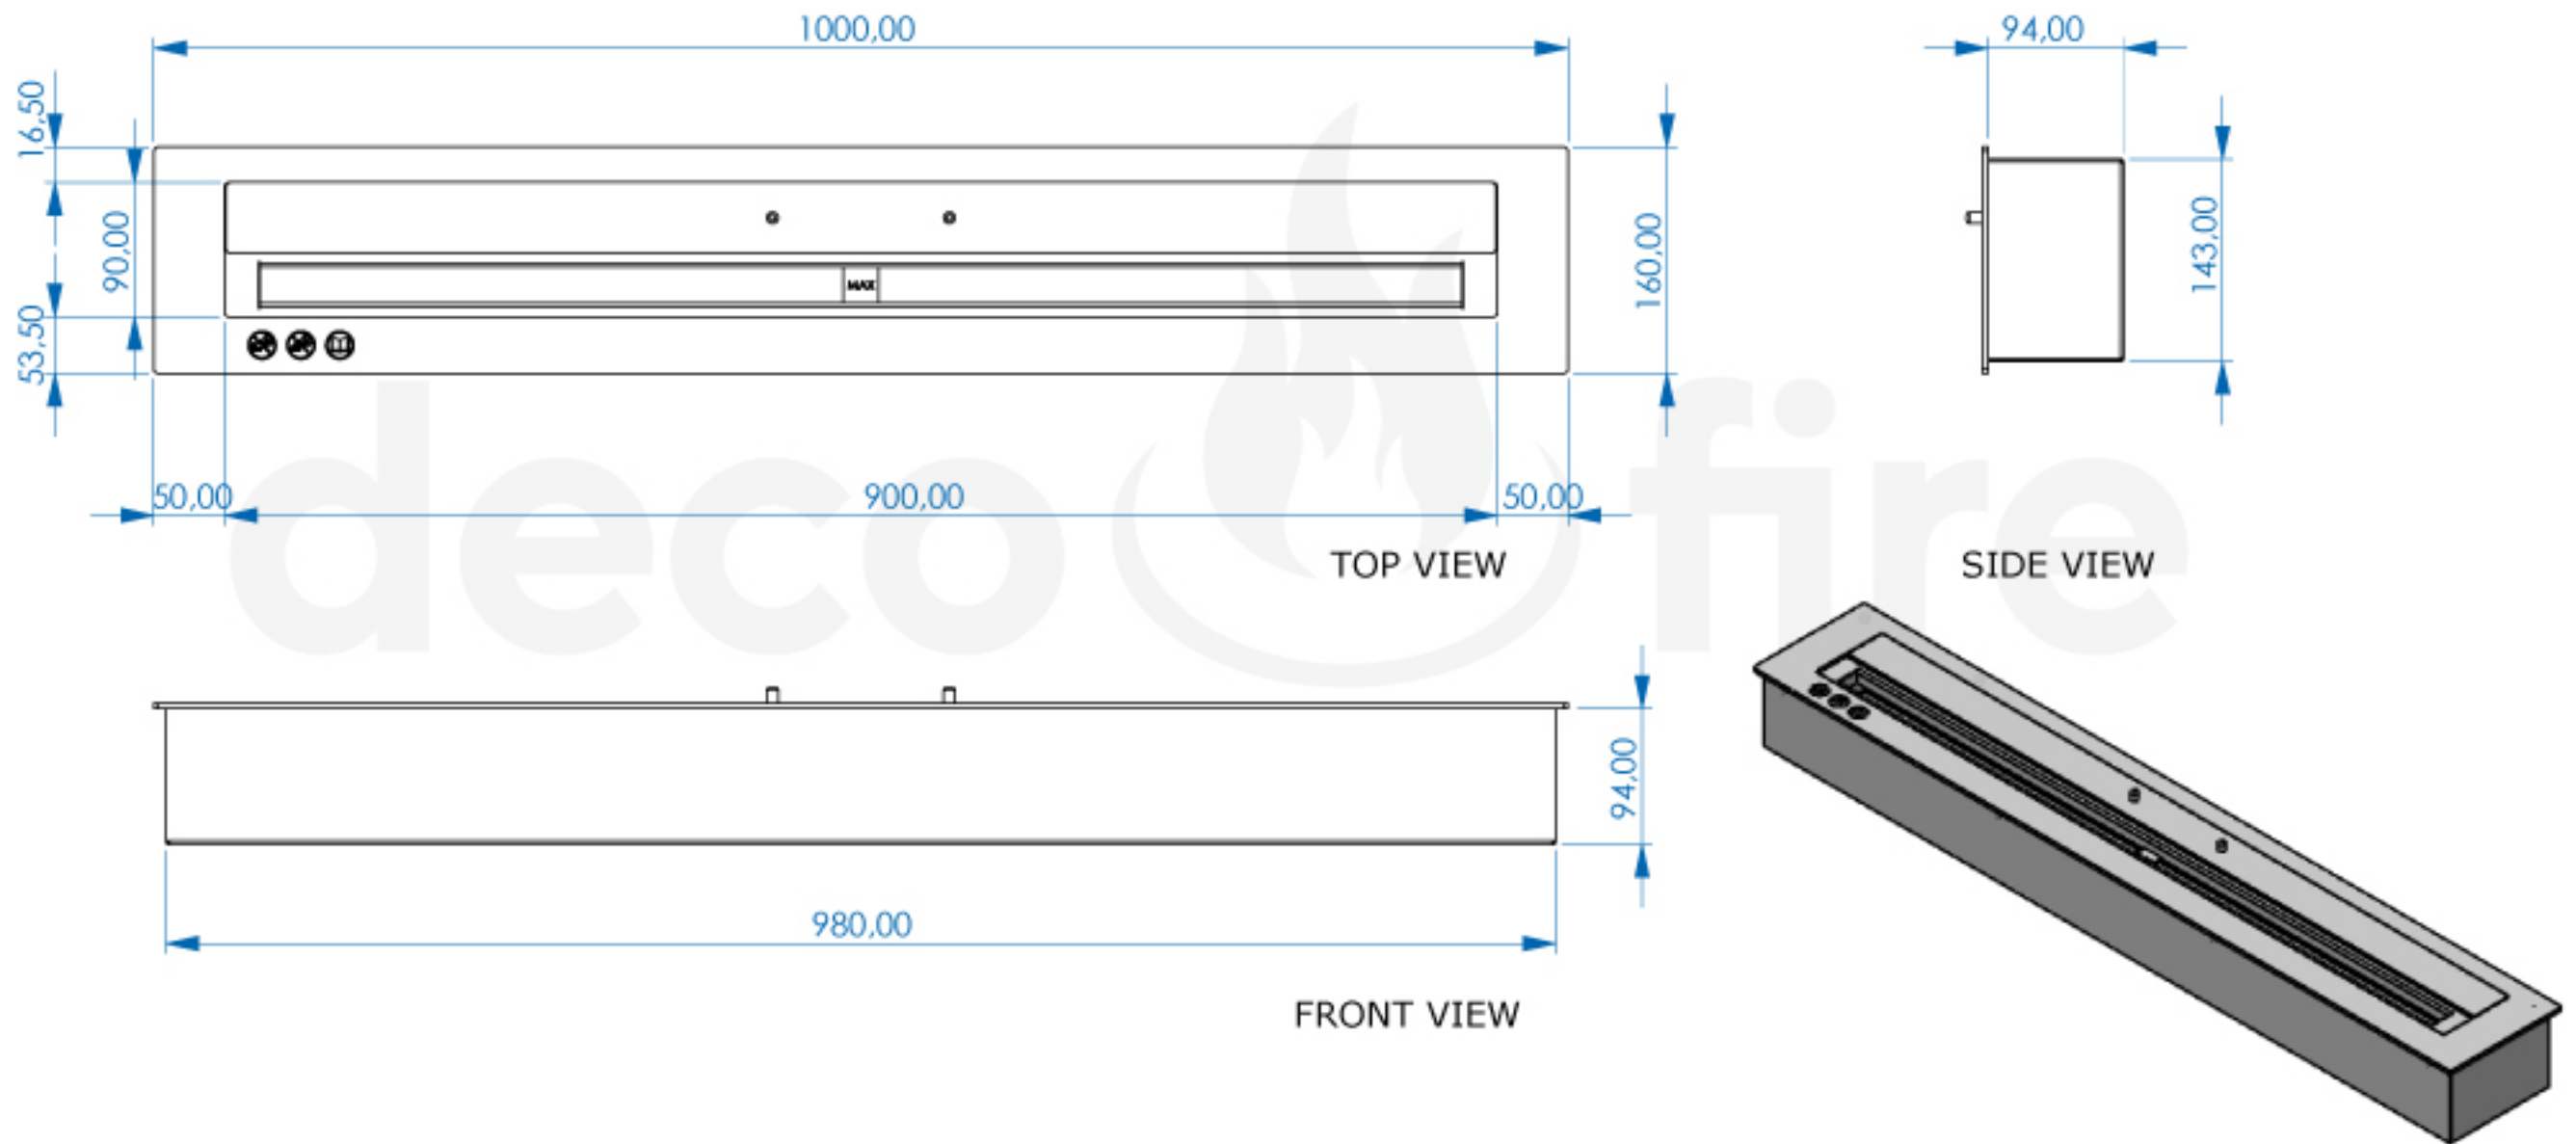

DESIGN BURNER

100 Cm Burner

SLOTS SIZE: 98,5 x 14,8 cm can be opened.