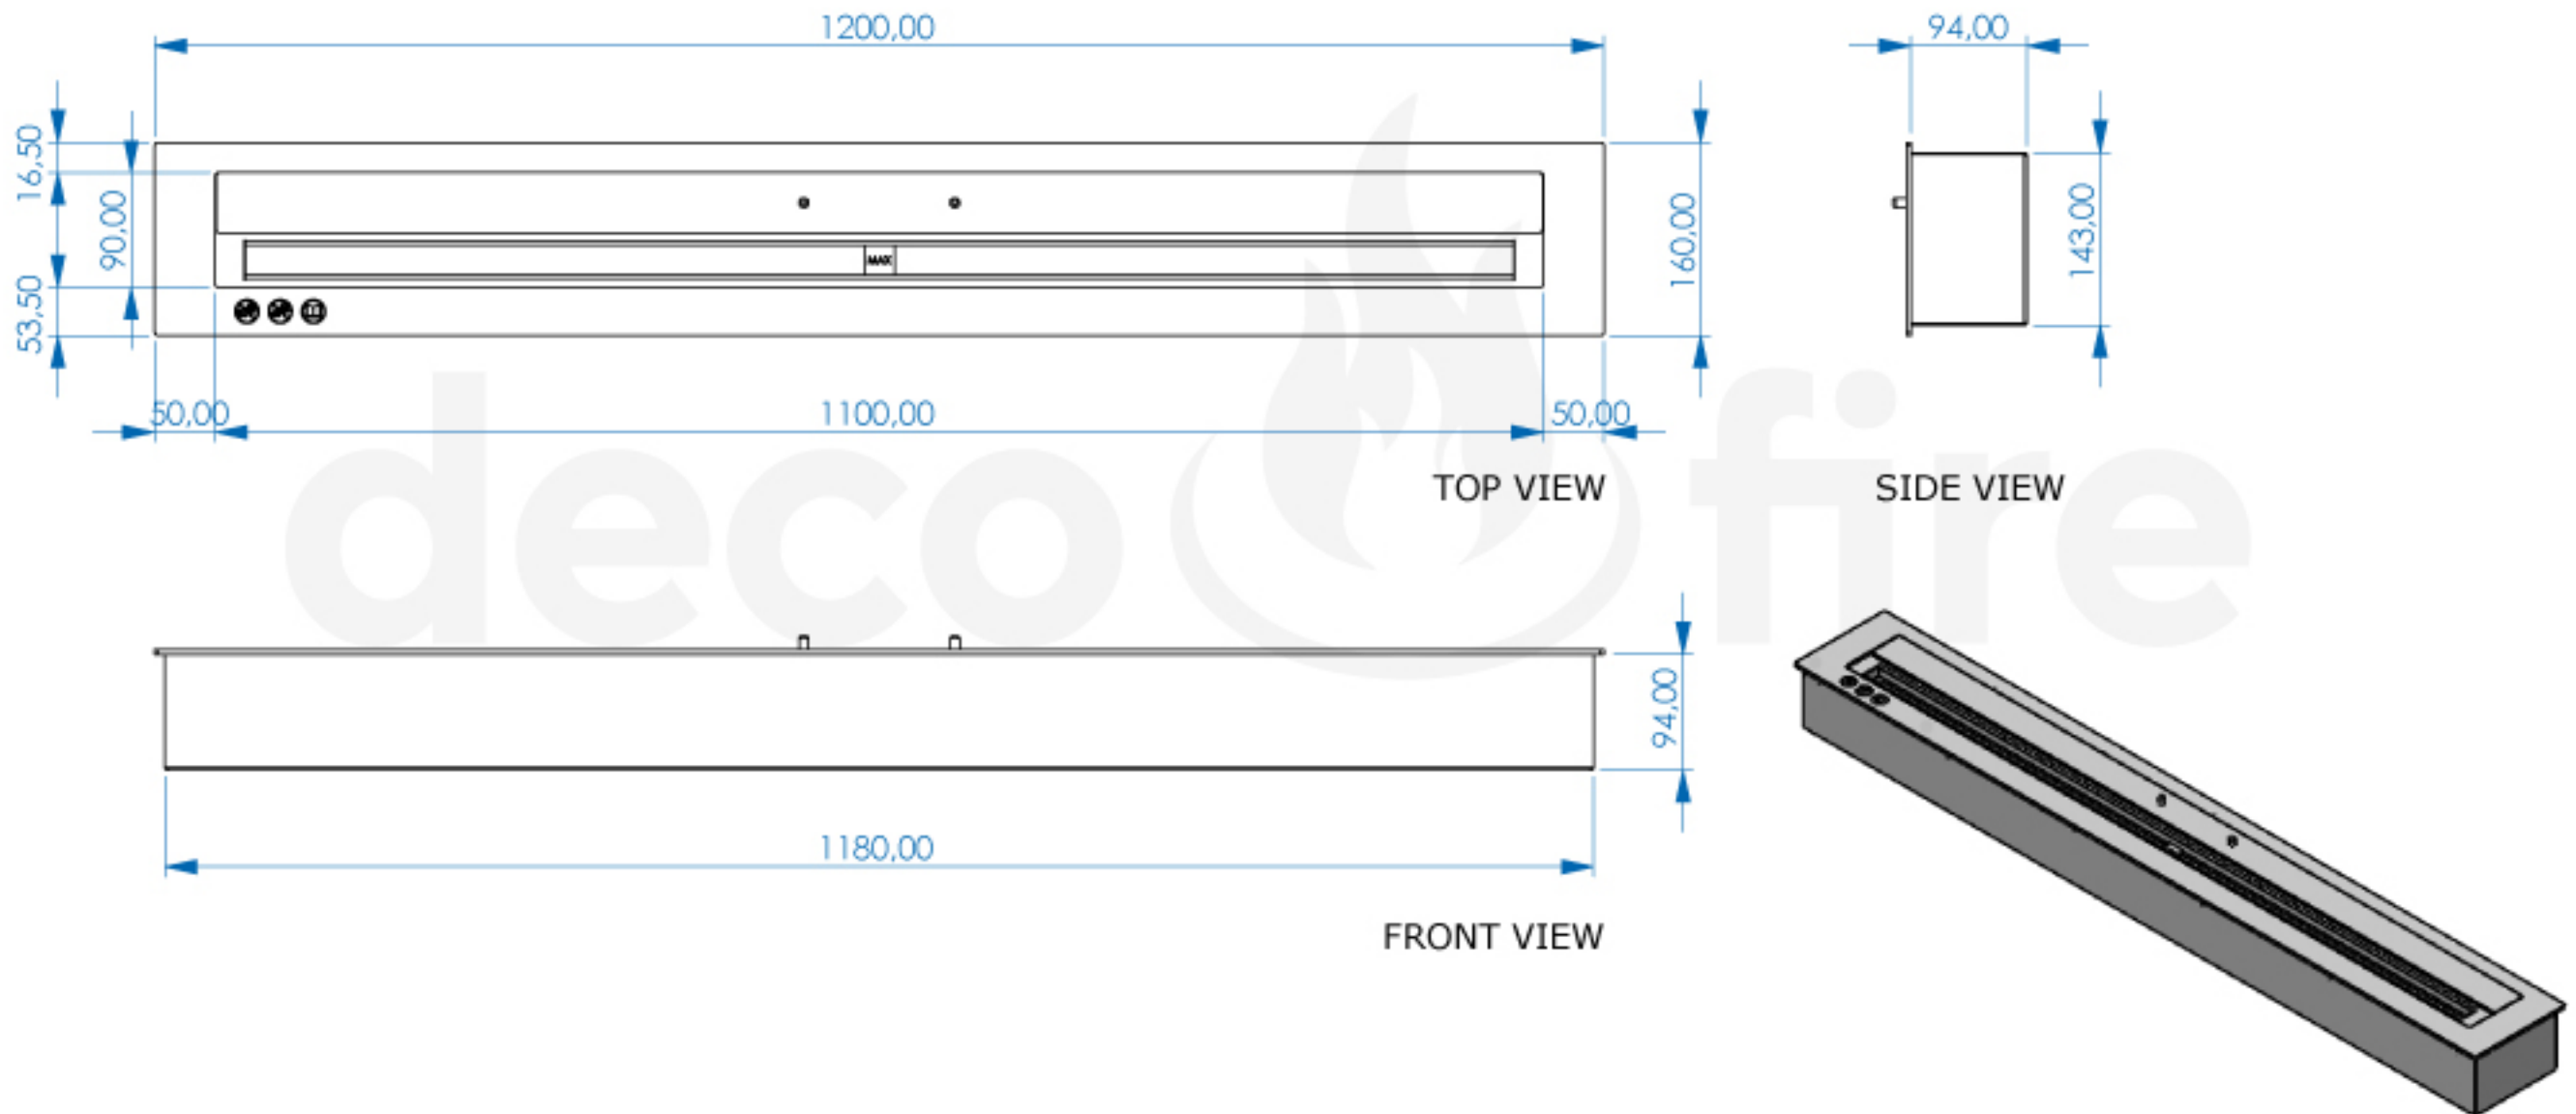

DESIGN BURNER

120 Cm Burner

SLOTS SIZE: 118,5 x 14,8 cm can be opened.