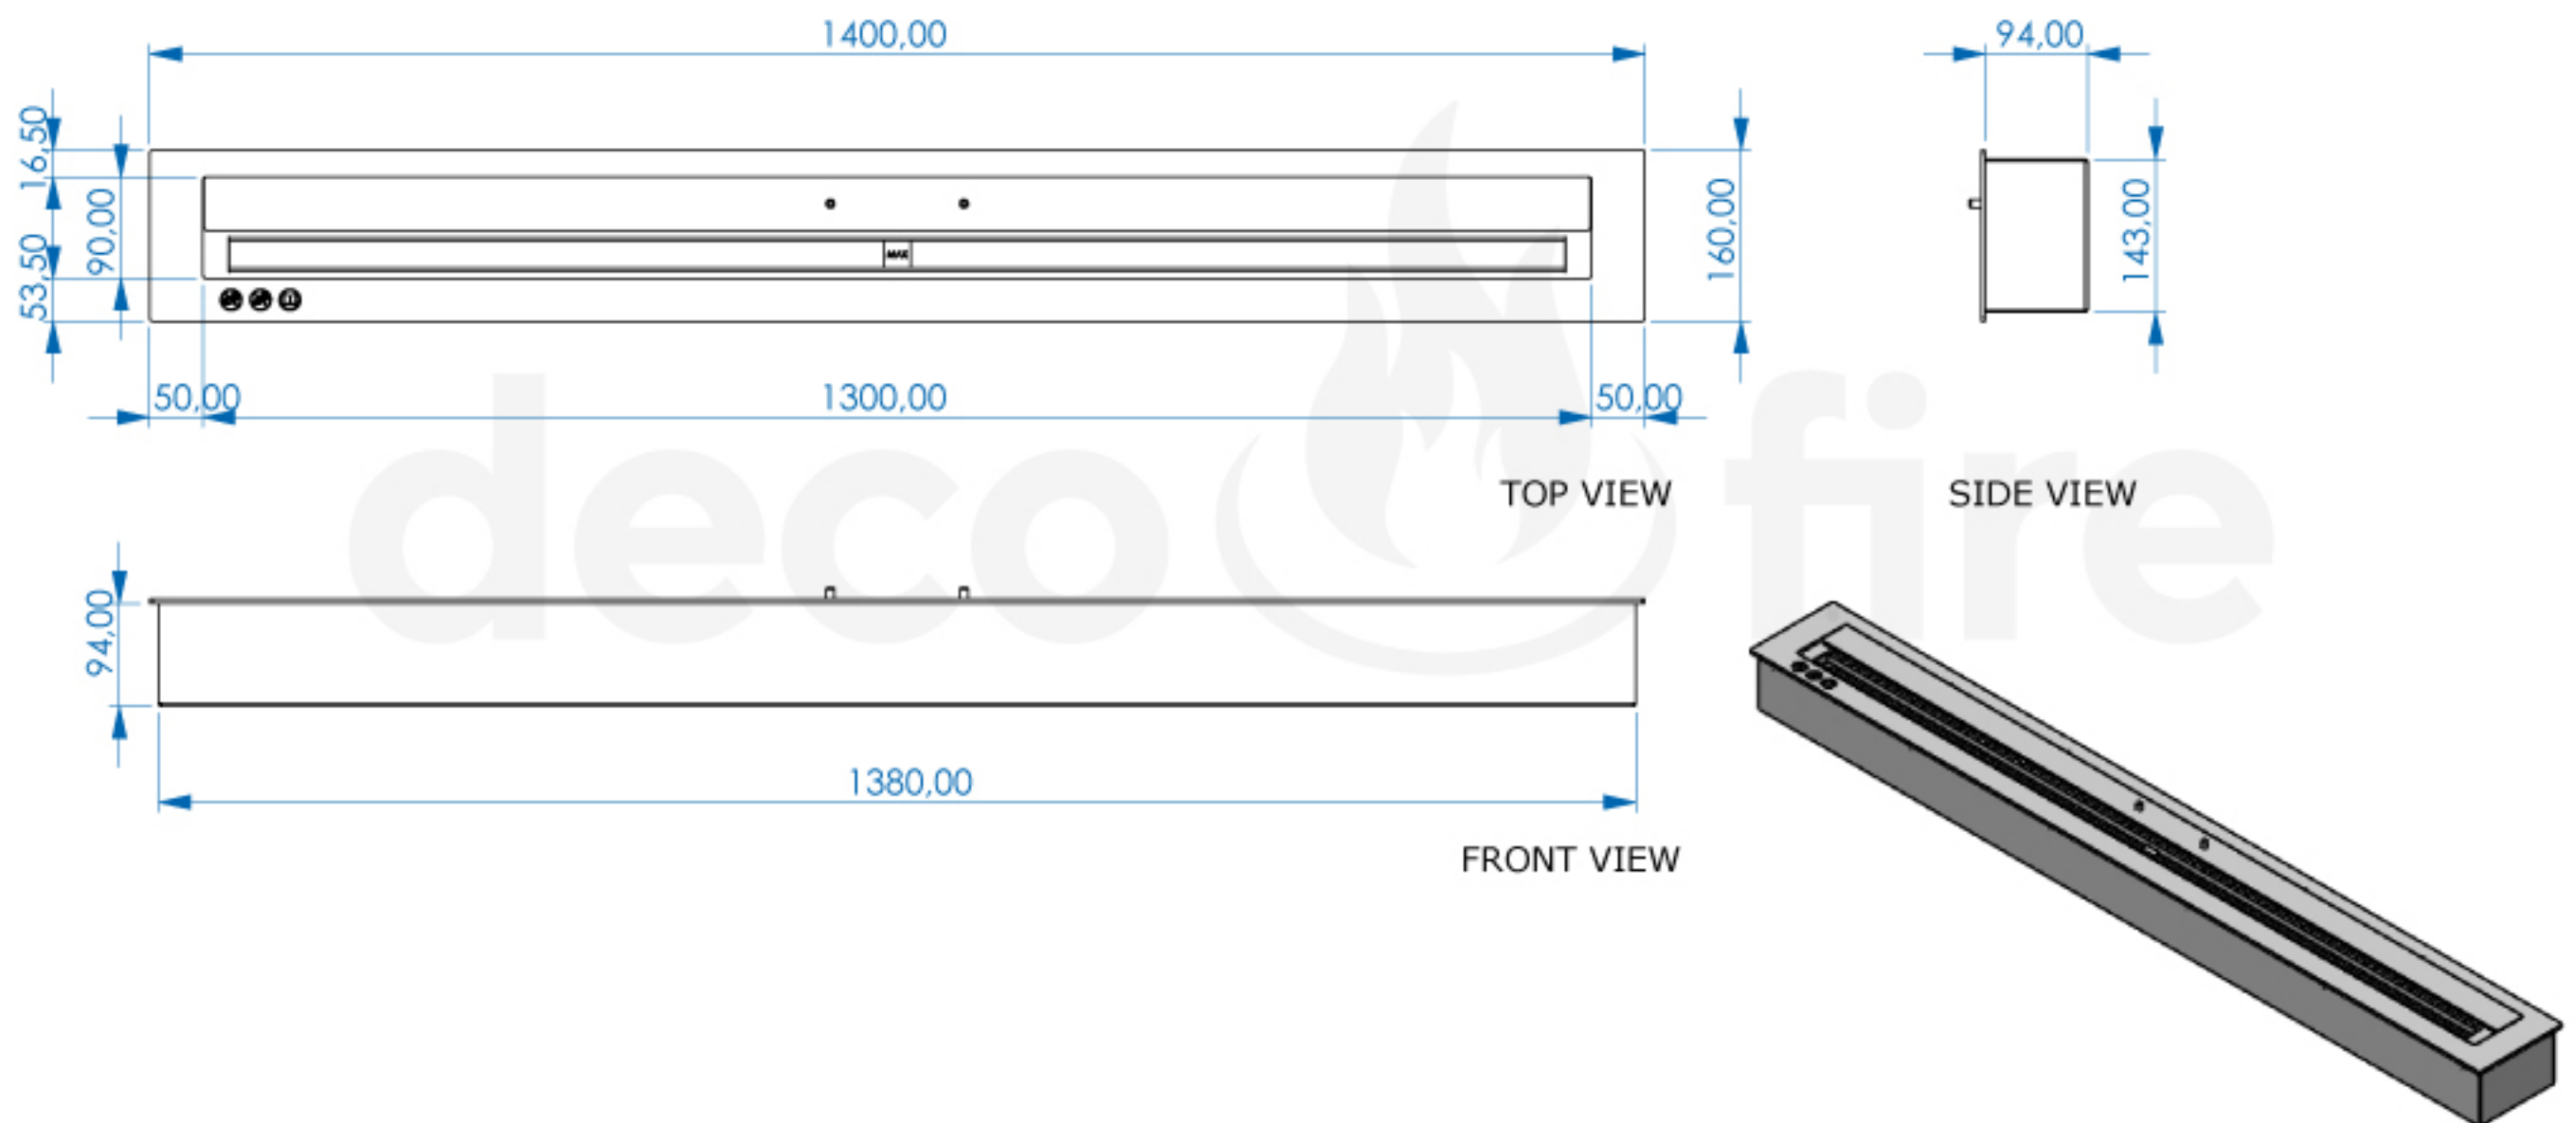

DESIGN BURNER

140 Cm Burner

SLOTS SIZE: 138,5 x 14,8 cm can be opened.