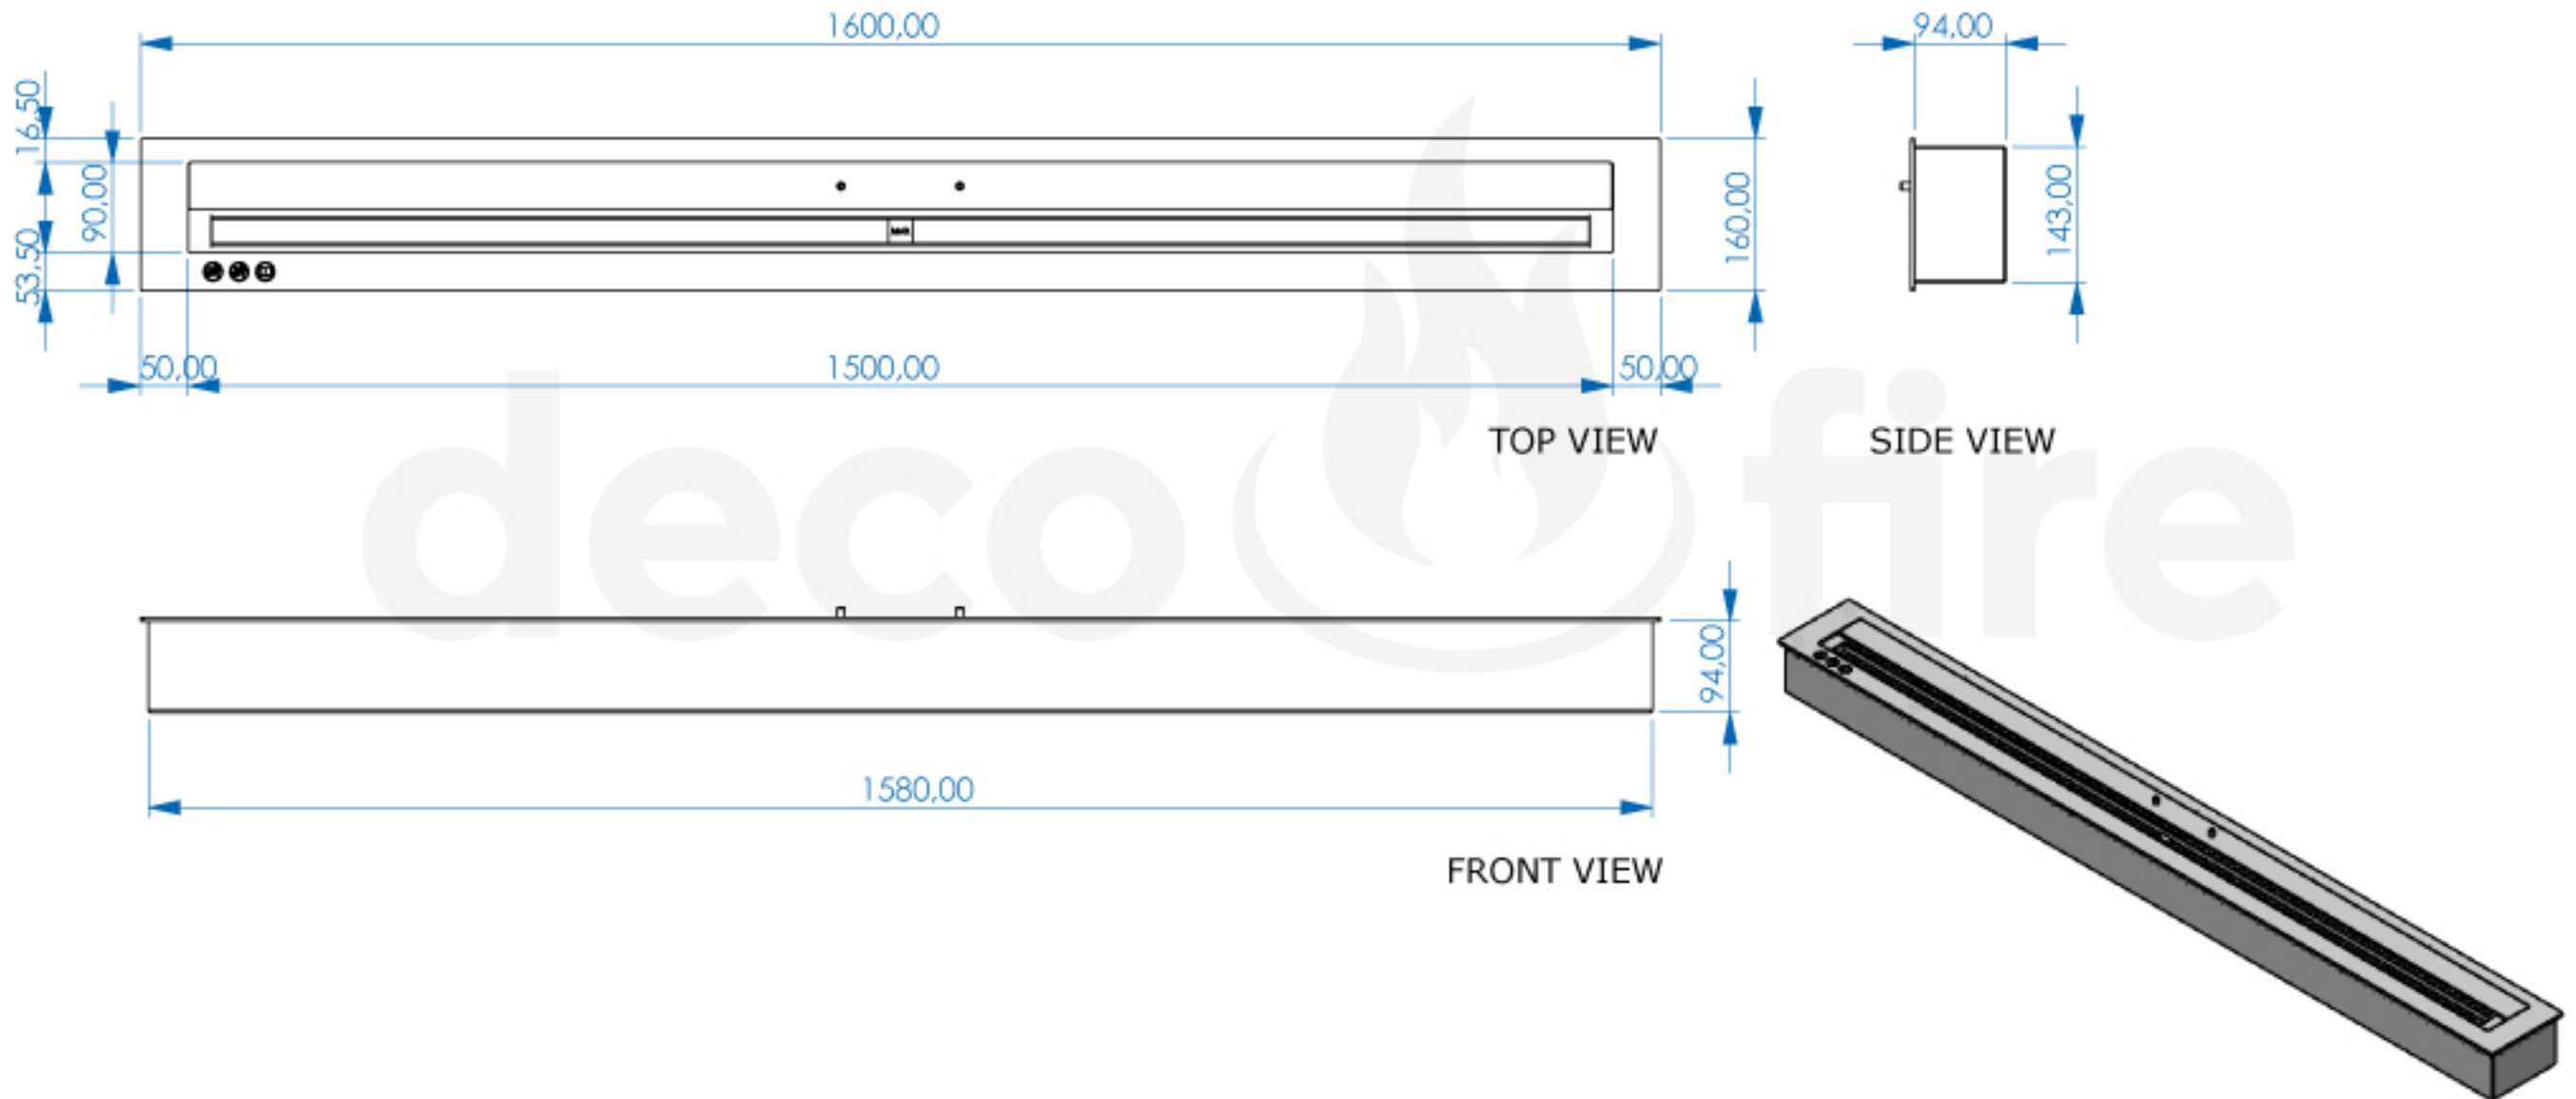

DESIGN BURNER

160 Cm Burner

SLOTS SIZE: 158,5 x 14,8 cm can be opened.