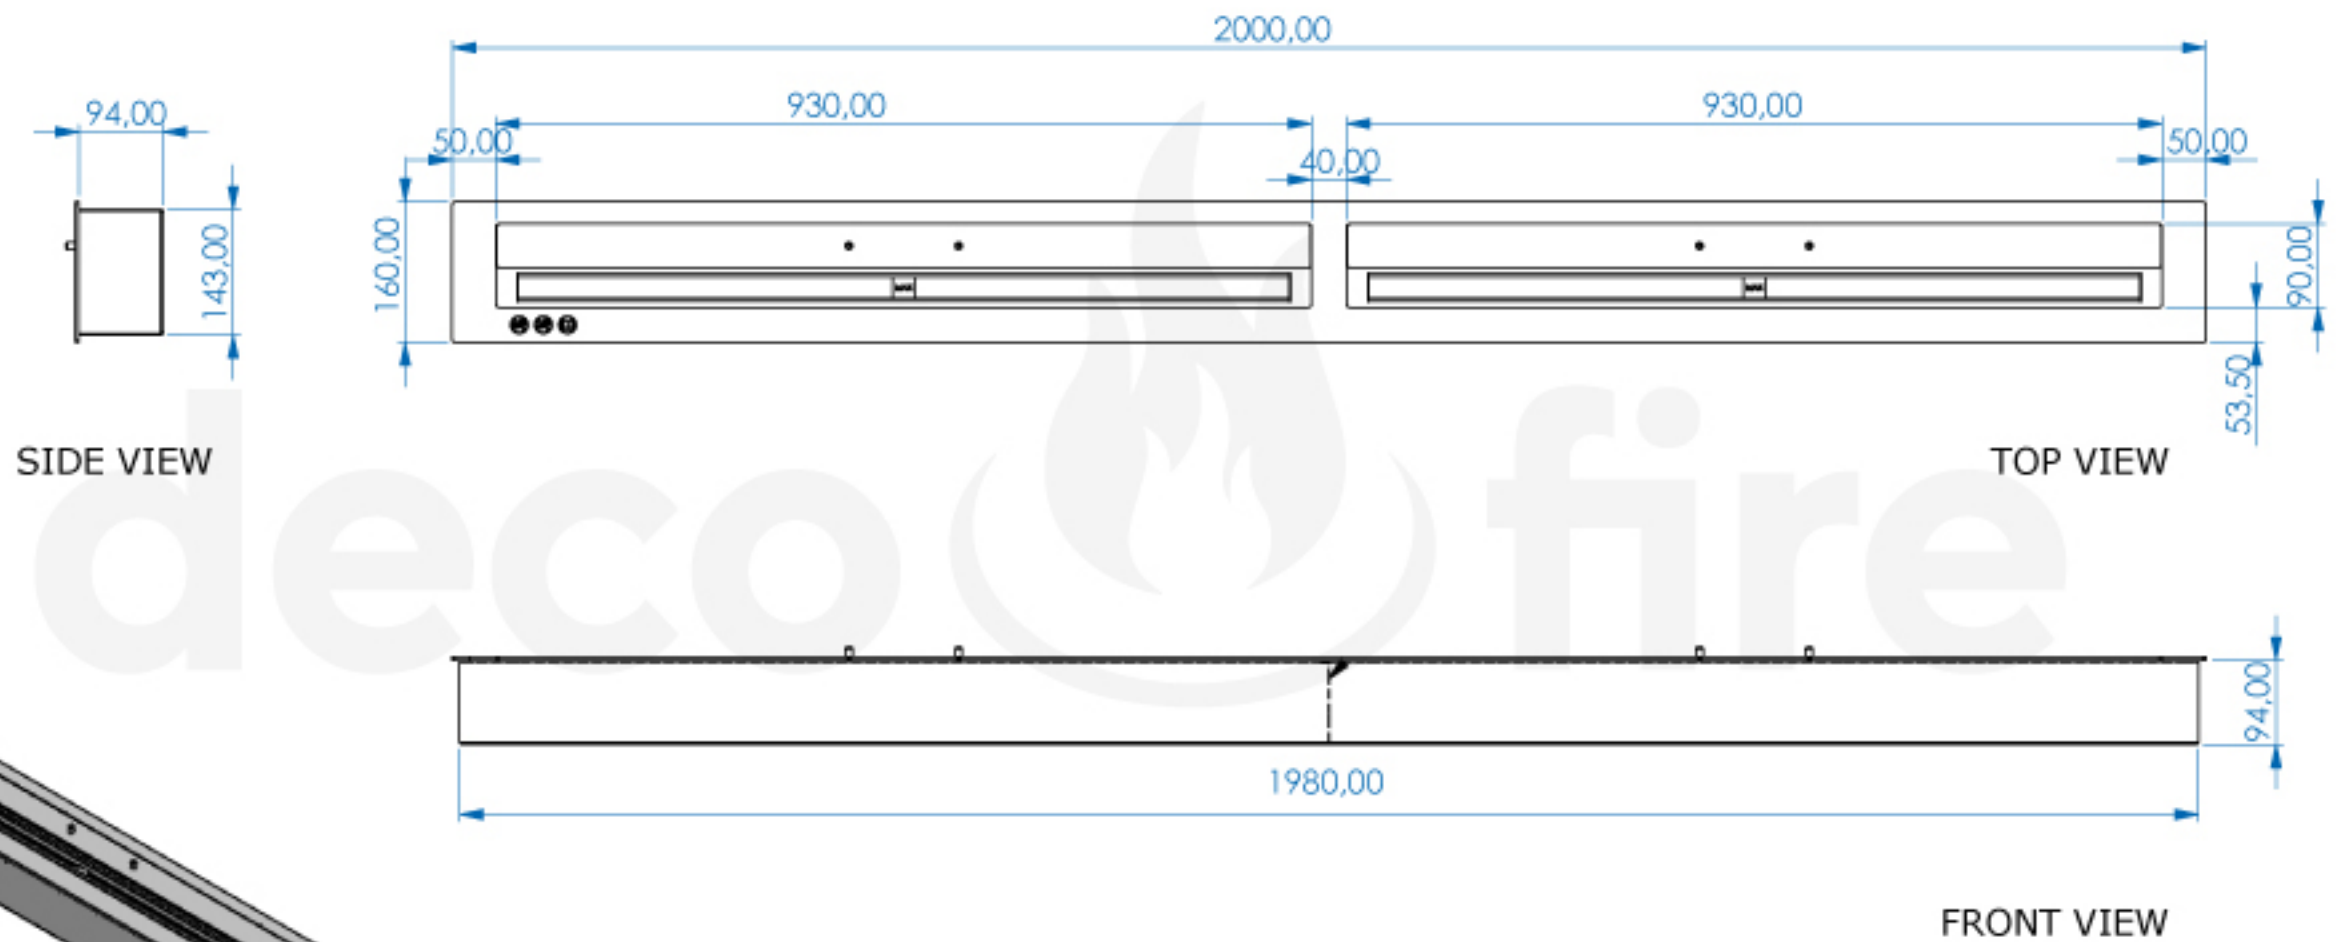

DESIGN BURNER

200 Cm Burner

SLOTS SIZE: 198,5 x 14,8 cm can be opened.