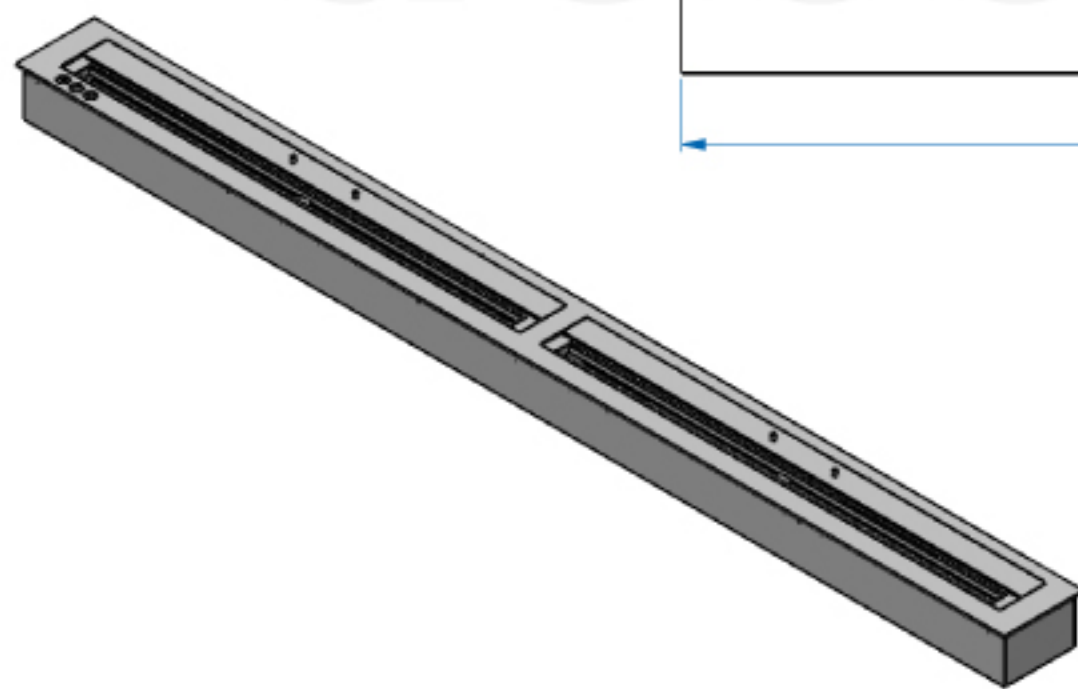

DESIGN BURNER

200 Cm Burner

SLOTS SIZE: 198,5 x 14,8 cm can be opened.