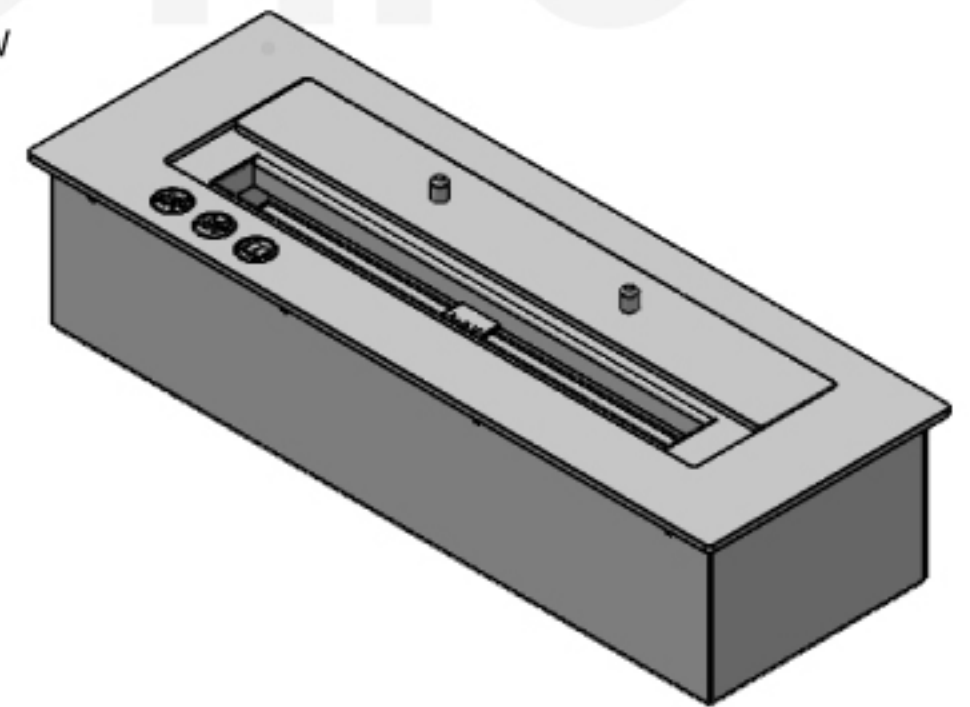

DESIGN BURNER

45 Cm Burner

SLOTS SIZE: 43,5 x 14,8 cm can be opened.