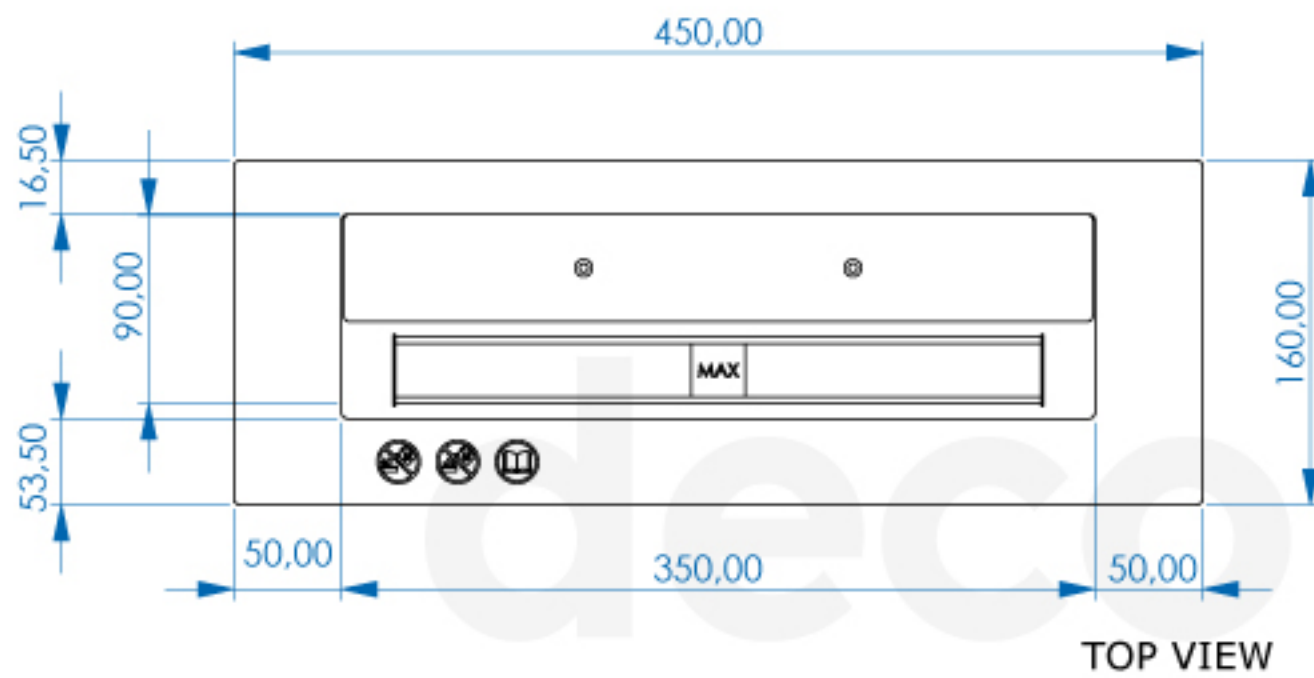

DESIGN BURNER

45 Cm Burner

SLOTS SIZE: 43,5 x 14,8 cm can be opened.