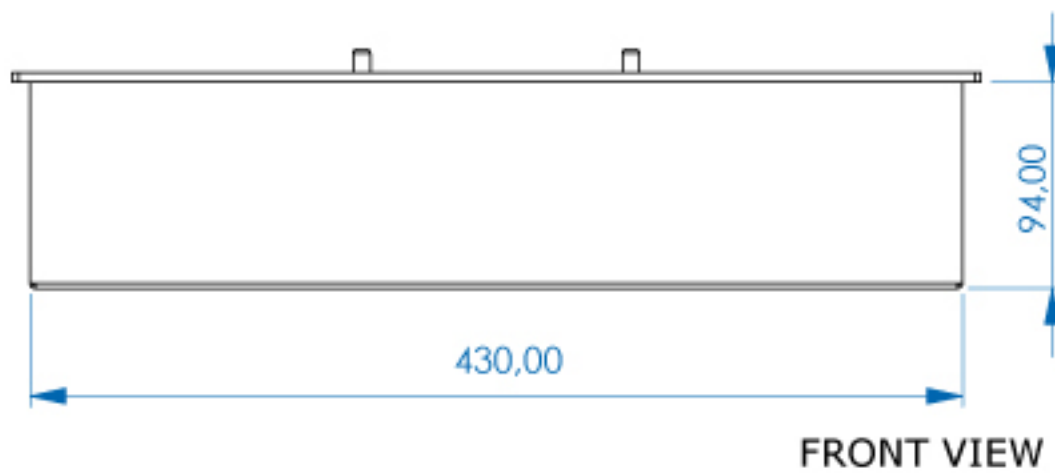

DESIGN BURNER

45 Cm Burner

SLOTS SIZE: 43,5 x 14,8 cm can be opened.