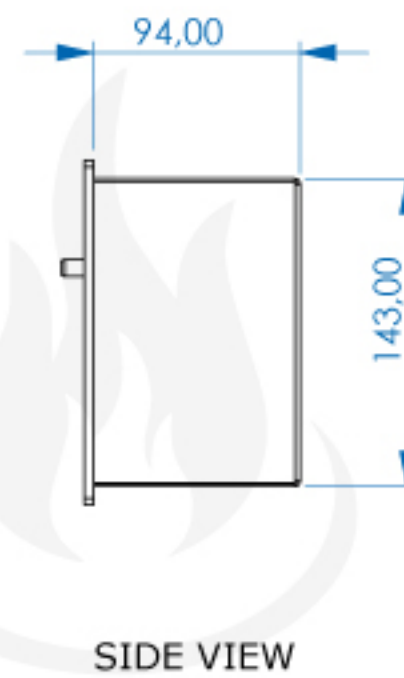

DESIGN BURNER

45 Cm Burner

SLOTS SIZE: 43,5 x 14,8 cm can be opened.