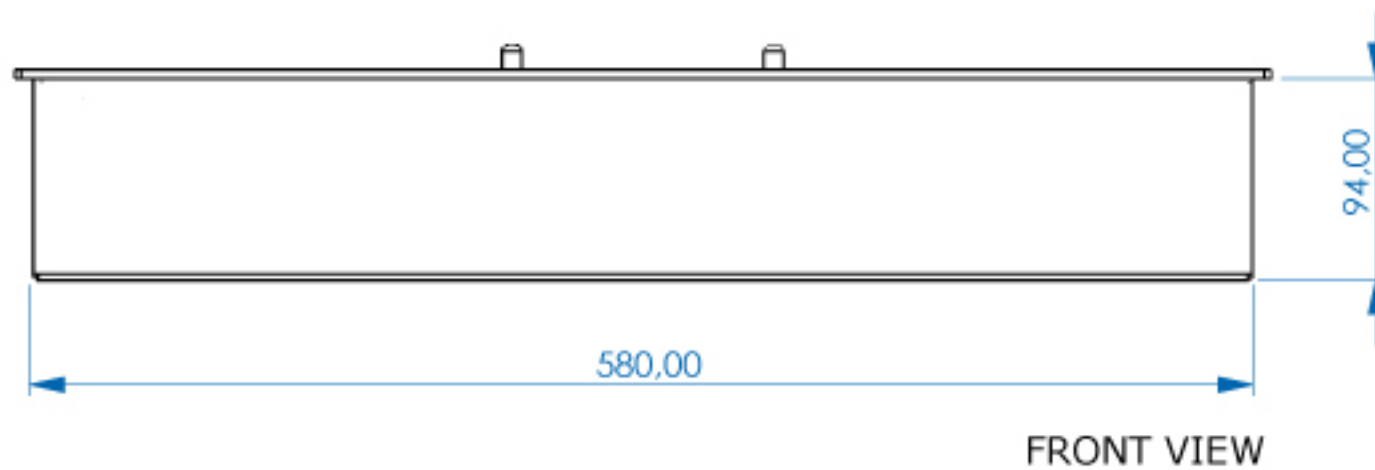

DESIGN BURNER

60 Cm Burner

SLOTS SIZE: 58,5 x 14,8 cm can be opened.