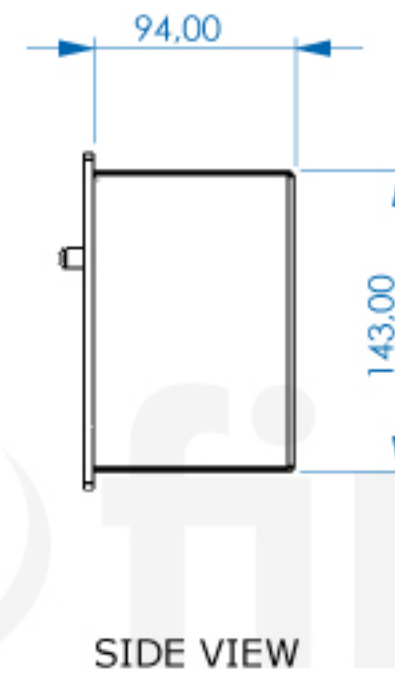

DESIGN BURNER

60 Cm Burner

SLOTS SIZE: 58,5 x 14,8 cm can be opened.