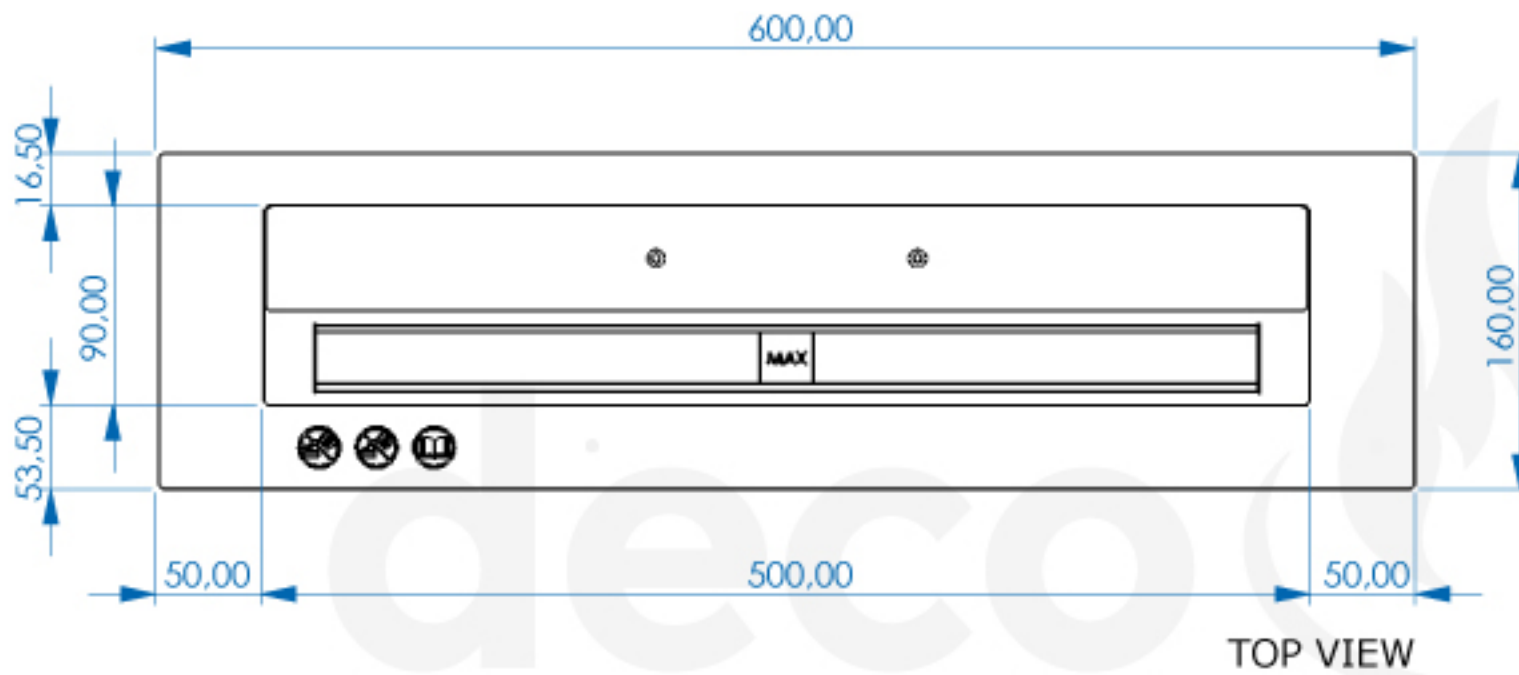

DESIGN BURNER

60 Cm Burner

SLOTS SIZE: 58,5 x 14,8 cm can be opened.