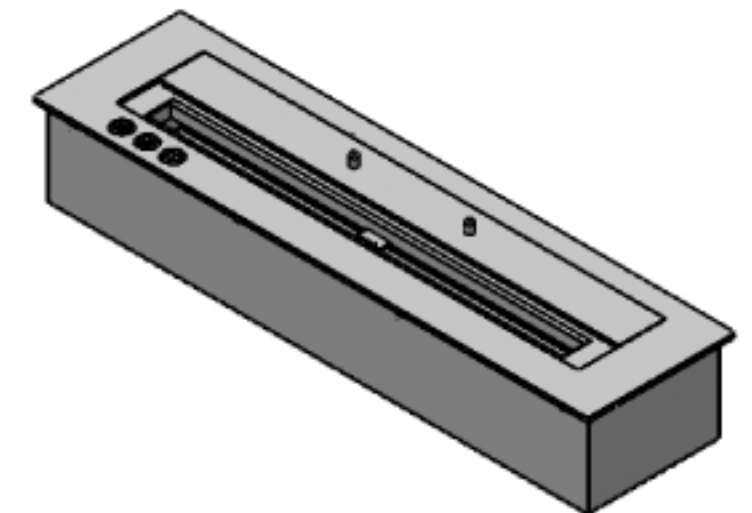

DESIGN BURNER

60 Cm Burner

SLOTS SIZE: 58,5 x 14,8 cm can be opened.