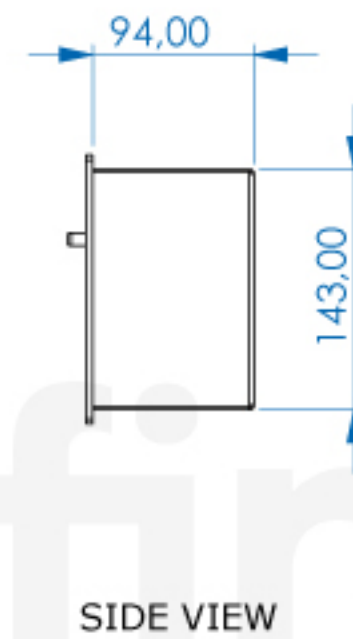

DESIGN BURNER

80 Cm Burner

SLOTS SIZE: 78,5 x 14,8 cm can be opened.