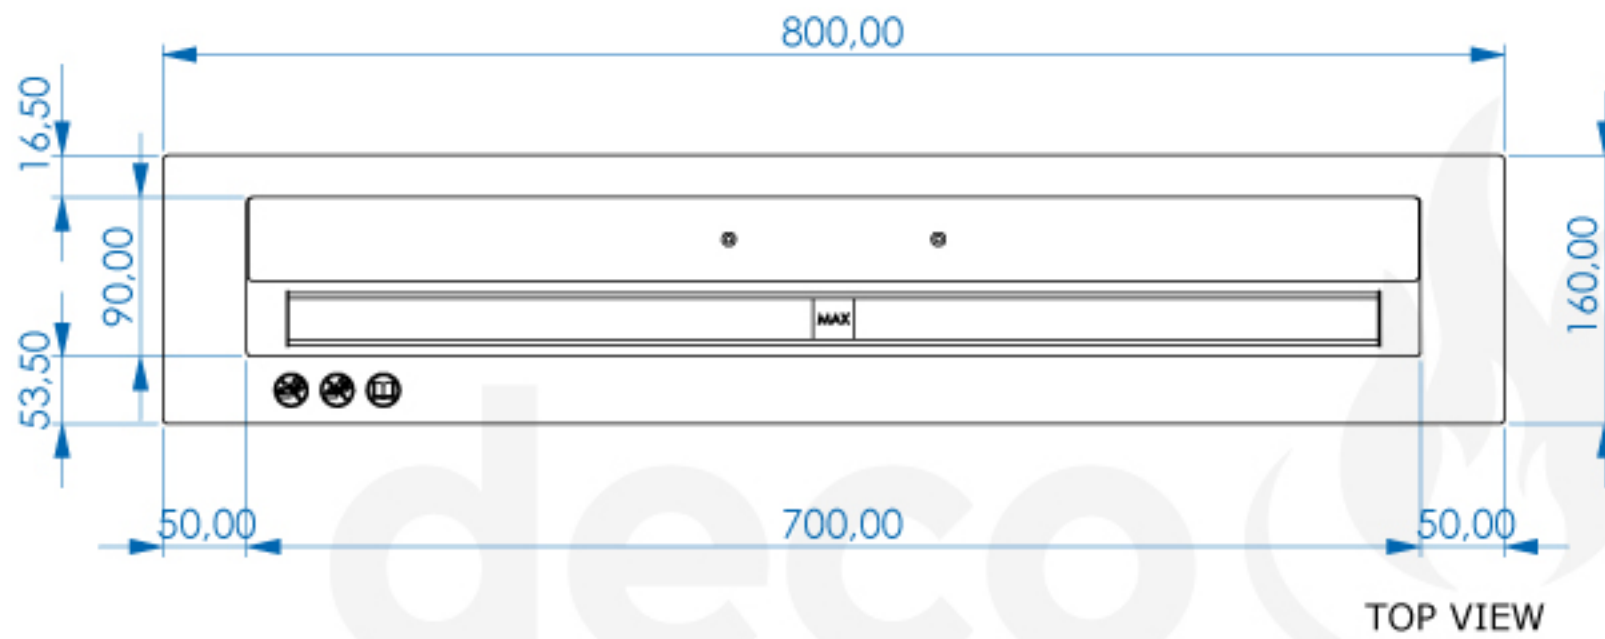

DESIGN BURNER

80 Cm Burner

SLOTS SIZE: 78,5 x 14,8 cm can be opened.