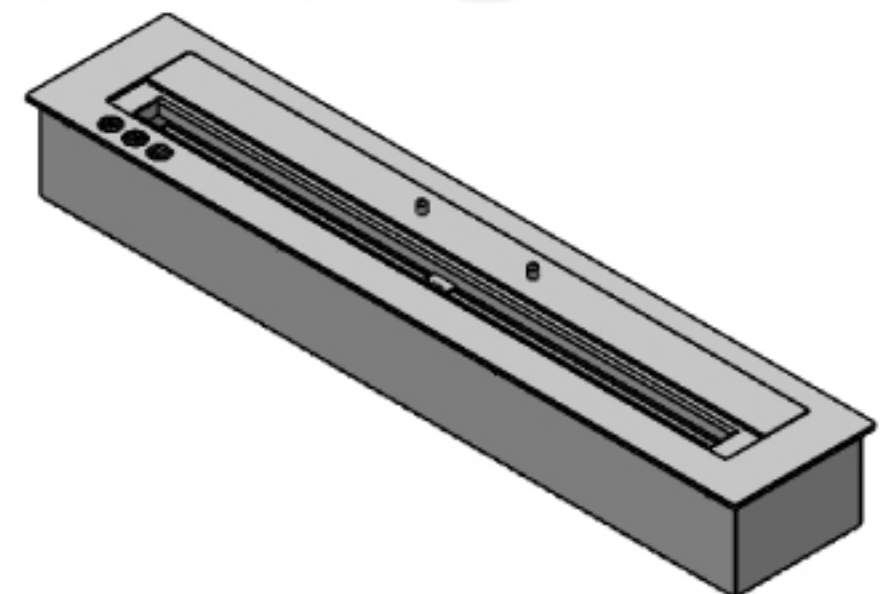

DESIGN BURNER

80 Cm Burner

SLOTS SIZE: 78,5 x 14,8 cm can be opened.