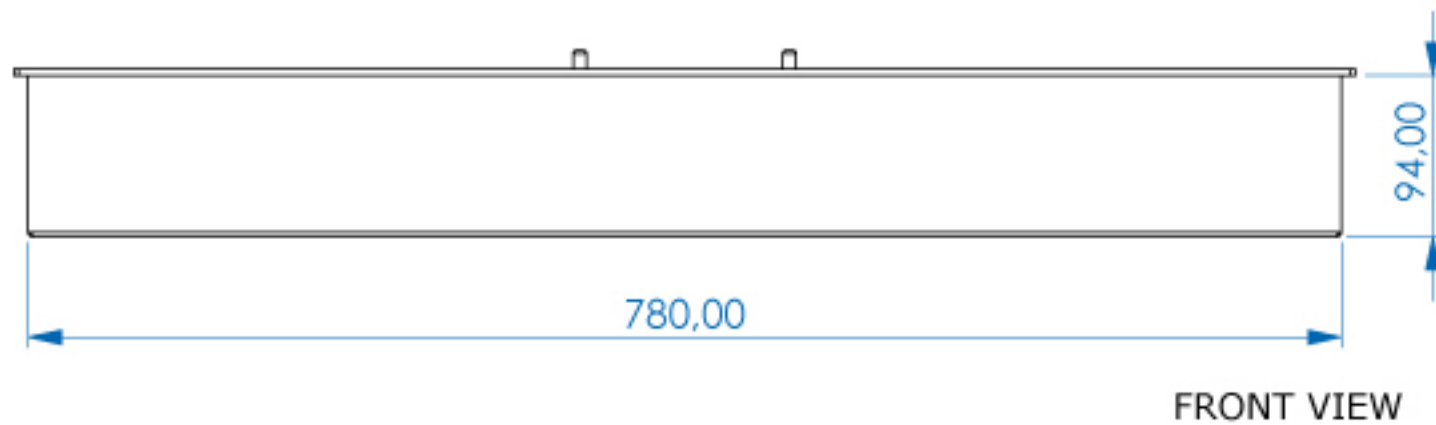

DESIGN BURNER

80 Cm Burner

SLOTS SIZE: 78,5 x 14,8 cm can be opened.